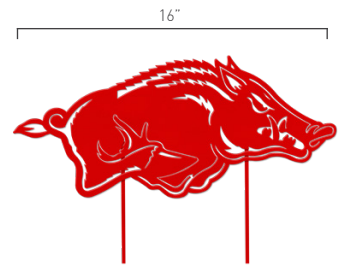

Red with Yard Stakes
$29.99 (MSRP)
ARK - Y - 0012