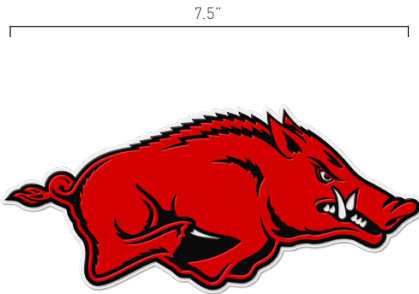

Red on Black
$49.99 (MSRP)
ARK - H - 0021

Fits 2.0" receiver hitches

Free Hitch Pin with Purchase.

Hogs Hitch Cover

Get your vehicle Tailgate ready with one of our best selling receiver hitch covers. **Free Hitch Pin with Purchase!**