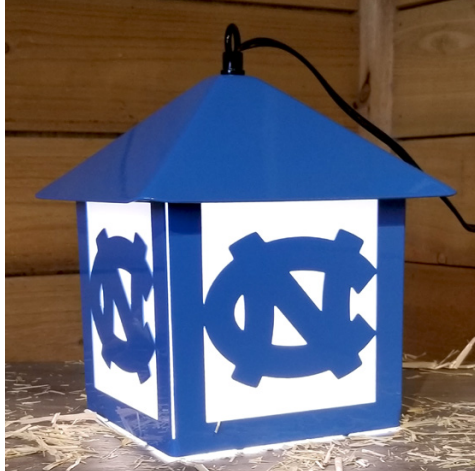

Carolina Blue with Yard Stakes
\$29.99 (MSRP)
 UNC - Y - 0002

UNC Business Card Holders

1 color, folded steel, design available in the following color options.

Carolina Blue
\$14.99 (MSRP)
 UNC - CH - 0001

Carolina Blue
\$14.99 (MSRP)
 UNC - CH - 0002

North Carolina Helmets

Our helmets put the "Iron" in Gridiron. Perfect for Home or Garden!

Blue, Navy, and White with Oval Stand
\$89.99 (MSRP)
 UNC - S - 0002

Blue, Navy, and White with Yard Stakes
\$89.99 (MSRP)
 UNC - Y - 0003

North Carolina Hanging Lamp

Light up your fan cave with one of our popular hanging lamps!

Carolina Blue and White
\$74.99 (MSRP)
 UNC - L - 0001

NC Hitch Cover

Get your vehicle Tailgate ready with one of our best selling receiver hitch covers! **Free Hitch Pin with Purchase!**

Fits 2.0" receiver hitches

Carolina Blue, Navy, Silver
\$49.99 (MSRP)
 UNC - H - 0001