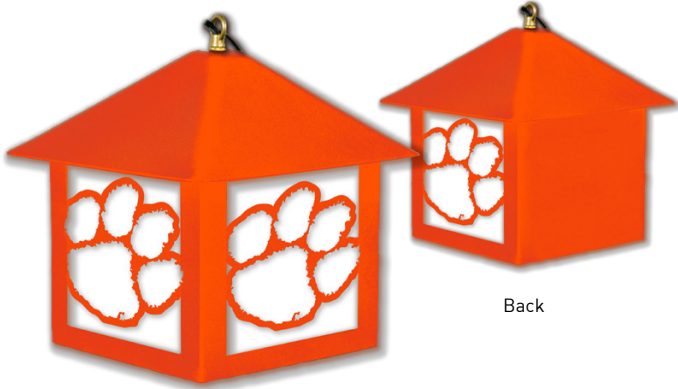

Orange with Yard Stakes
\$29.99 (MSRP)
CLEM - Y - 0002

Clemson Business Card Holders

1 color, folded steel, design available in the following color options.

Orange
\$14.99 (MSRP)
CLEM - CH - 0001

Orange
\$14.99 (MSRP)
CLEM - CH - 0002

Clemson Helmets

Our helmets put the "Iron" in Gridiron. Perfect for Home or Garden!

Orange, Purple, and White with Oval Stand

\$89.99 (MSRP)

CLEM - S - 0002

Orange, Purple, and White with Yard Stakes

\$89.99 (MSRP)

CLEM - Y - 0003

Clemson Hanging Lamp

Light up your fan cave with one of our popular hanging lamps!

Front
Orange and White
\$74.99 (MSRP)
CLEM - L - 0001

Tiger Paw Hitch Cover

Get your vehicle Tailgate ready with one of our best selling receiver hitch covers! **Free Hitch Pin with Purchase!**

Orange and White
\$49.99 (MSRP)
CLEM - H - 0001

Fits 2.0" receiver hitches

Free Hitch Pin with Purchase.

Clemson Hitch Cover

Get your vehicle Tailgate ready with one of our best selling receiver hitch covers. **Free Hitch Pin with Purchase!**