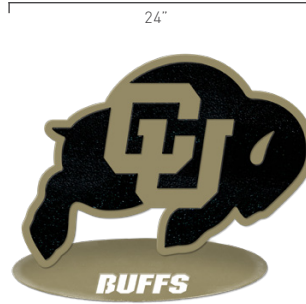

## 2 Color Ralphie

Our signature product. Cutting edge and built to last!

Black on Gold with Oval Stand

**\$149.99** (MSRP)

CU - S - 0003

Black on Gold with Yard Stakes

**\$149.99** (MSRP)

CU - Y - 0003