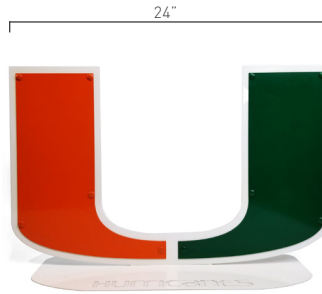

Made in USA

Miami U Porch and Yard Signs

Our signature product. Cutting edge and built to last!

Orange, Green, and White Porch Sign

\$149.99 (MSRP)

CANE - S - 0001

Orange, Green, and White Yard Sign

\$149.99 (MSRP)

\$24.99 (MSRP)

CANE - W - 0002

Orange with Yard Stakes

\$29.99 (MSRP)

CANE - Y - 0002

Miami Business Card Holder

1 color, folded steel, design available in the following color options.

Orange

Canes Lit Script Sign

BRAND NEW! Our 3D Lit Script signs, are BLOWING off the shelves. These MASSIVE signs measure between 4' and 6' wide and 18"-24" tall! Light Bulbs are included with each sign ordered!