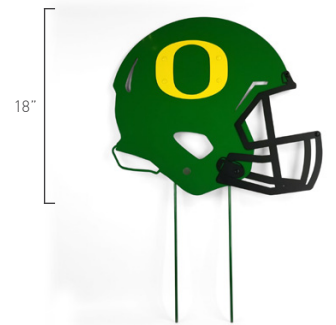

\$24.99 (MSRP)

DUCK - W - 0002

Green on Yellow with Yard Stakes

\$29.99 (MSRP)

DUCK - Y - 0002

Oregon Business Card Holder

1 color, folded steel, design available in the following color options.

Green
\$14.99 (MSRP)
DUCK - CH - 0001

Green
\$14.99 (MSRP)
DUCK - CH - 0002

Oregon Helmets

Our helmets put the "Iron" in Gridiron. Perfect for Home or Garden!

Green on Yellow with Oval Stand

\$89.99 (MSRP)

DUCK - S - 0002

Green on Yellow with Yard Stakes

\$89.99 (MSRP)

DUCK - Y - 0003

Oregon Hanging Lamp

Light up your fan cave with one of our popular hanging lamps!

Green and Yellow
\$74.99 (MSRP)
 DUCK - L - 0001

O Hitch Cover

Get your vehicle Tailgate ready with one of our best selling receiver hitch covers! **Free Hitch Pin with Purchase!**

Green and Yellow
\$49.99 (MSRP)
 DUCK - H - 0001

Fits 2.0" receiver hitches

Free Hitch Pin with Purchase.

Oregon Helmet Hitch Cover

Get your vehicle Tailgate ready with one of our best selling receiver hitch covers. **Free Hitch Pin with Purchase!**