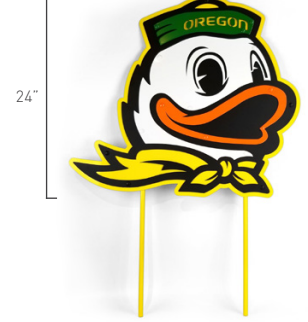

Made in USA

2' Duck Yard and Porch Signs

Our signature product. Cutting edge and built to last!

Green on Yellow with Oval Stand

\$149.99 (MSRP)

DUCK - S - 0001

Green on Yellow with Yard Stakes

\$149.99 (MSRP)

DUCK - Y - 0001

Oregon Wall Circle

Show your team spirit with one of our signature welcome circles!

Green Wall Art
\$59.99 (MSRP)
DUCK - W - 0001

Oregon Sign

1 Color fan product. For your yard or home!

Green on Yellow Wall Art