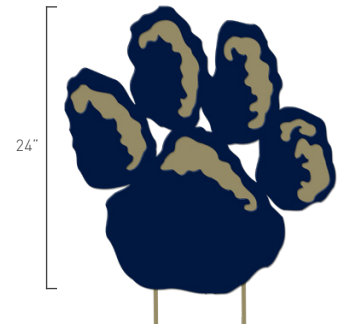

Navy
\$14.99 (MSRP)
 PITT - CH - 0001

Gold
\$14.99 (MSRP)
 PITT - CH - 0002

2 Color Paw

Our signature product. Cutting edge and built to last!

Navy on Gold with Oval Stand
\$149.99 (MSRP)
 PITT - S - 0001