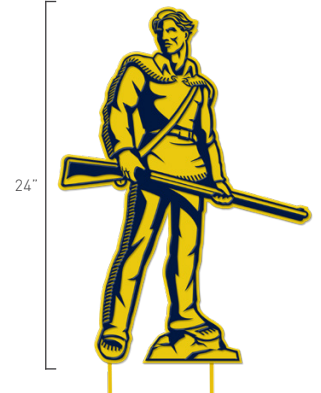

## 2 Color Mountaineer

Our signature product. Cutting edge and built to last!

Blue on Yellow with Oval Stand  
**\$149.99** (MSRP)  
 WWU - S - 0003

Blue on Yellow with Yard Stakes  
**\$149.99** (MSRP)  
 WWU - Y - 0003